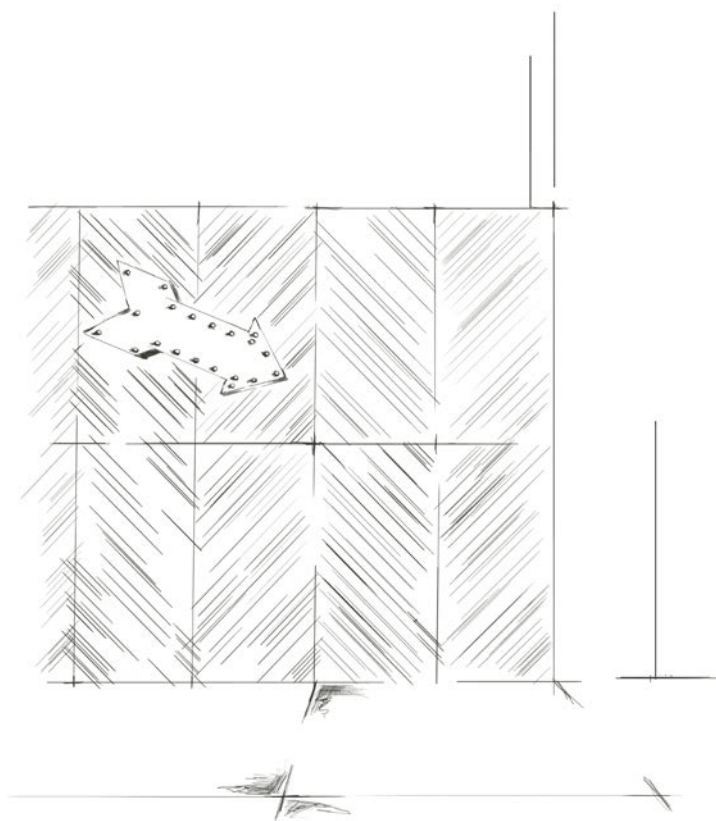

/ Update has been designed to allow you to lose yourself in the depth of a material which has been masterfully layered over centuries.

Formati / Sizes
Formats / Formate
Formatos / Форматы / 规格

120X120 / 48"X48"

10 UPDATE/DG

Completano la gamma
lastre dove la
stratificazione
viene enfatizzata da
elementi rigati posti
in diagonale sulla
superficie.

/ The stratification of the slabs is emphasized by striped elements positioned diagonally on the surface.