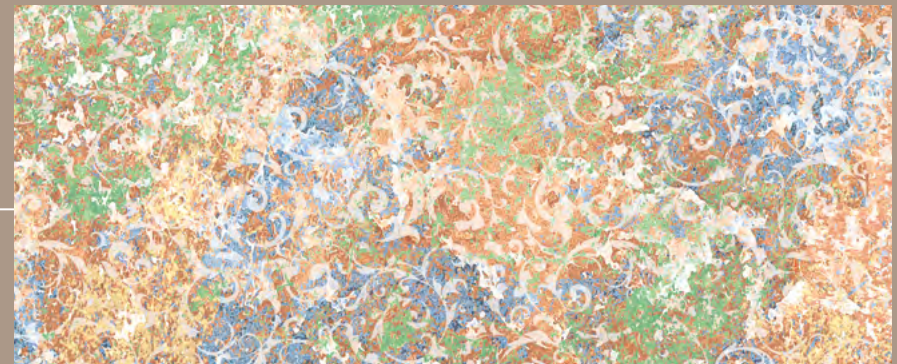

emotion collection

Natural

SIZES:

100x100 cm.
39.37"x 39.37"

50x100 cm.
19.69"x 39.37"

60x60 cm.
23.62"x 23.62"

beige

grey

red

white

colors: 03	sizes: 03	thickness: 10 mm	finishes: 02

Natural	DIN: R10 DIN 51130	DCOF: >0,42 ANSI A 137.1	PTV: >24 MODERATE SLIP POTENTIAL BS-7976	CLASE: 1 UNE-EN 12633	
Solid 2cm	DIN: R11 DIN 51130	CLASS: C DIN 51130	DCOF: >0,42 ANSI A 137.1	PTV: >36 BS-7976	CLASE: 3 UNE-EN 12633