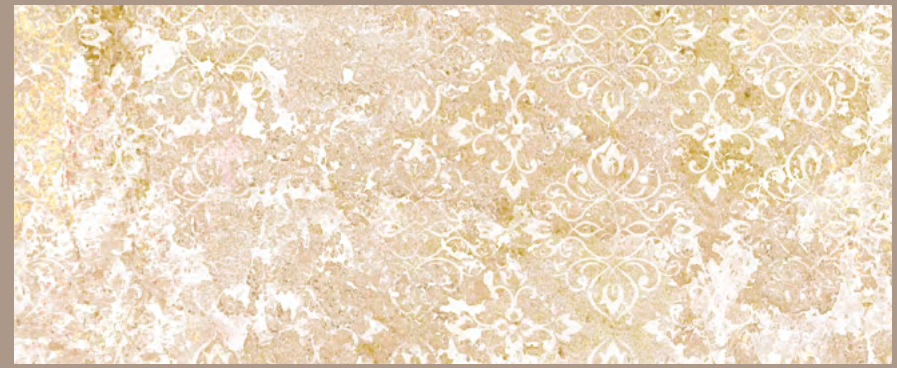

emotion collection

Natural

SIZES:

100x100 cm.
39.37"x 39.37"

50x100 cm.
19.69"x 39.37"

60x60 cm.
23.62"x 23.62"

beige

grey

red

white

colors: 03	sizes: 03	thickness: 10 mm	finishes: 02

Natural	DIN: R10 DIN 51130	DCOF: >0,42 ANSI A 137.1	PTV: >24 MODERATE SLIP POTENTIAL BS-7976	CLASE: 1 UNE-EN 12633	
Solid 2cm	DIN: R11 DIN 51130	CLASS: C DIN 51130	DCOF: >0,42 ANSI A 137.1	PTV: >36 BS-7976	CLASE: 3 UNE-EN 12633