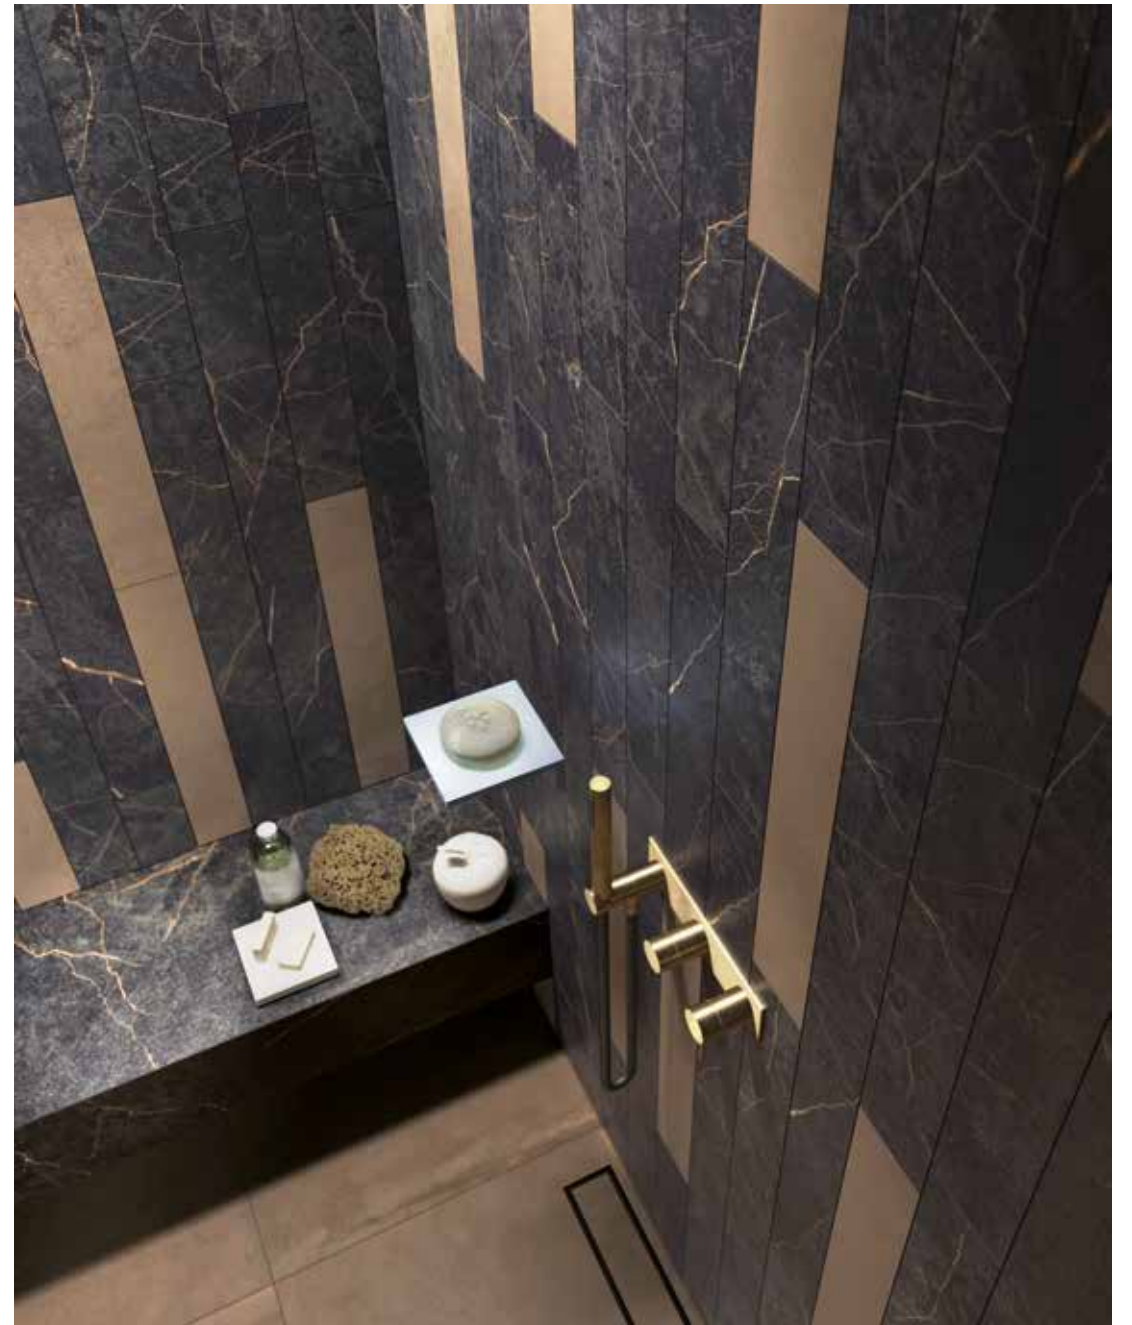

*wall: EPOQUE black 60x120 rett., WORN copper 30x120 rett.
floor: WORN copper 60x60 rett.*

*wall: EPOQUE black 10x60 rett., 60x120 rett., WORN copper 10x60 rett.
floor: WORN copper 60x60 rett.*

WHITE STATUARIO