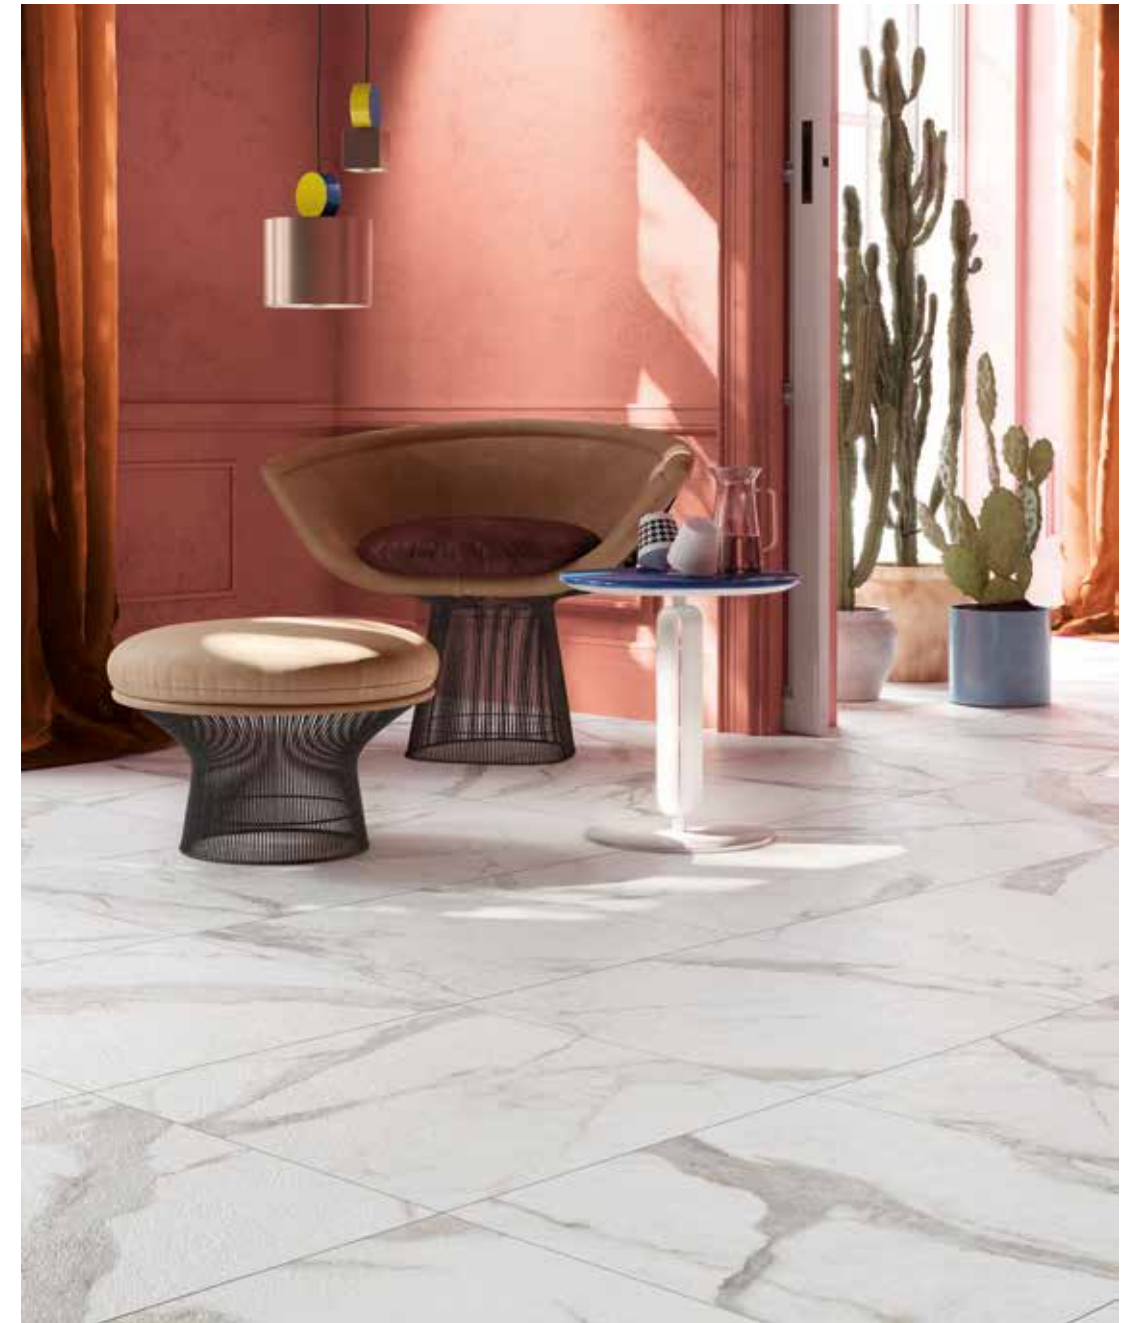

*wall: EPOQUE black 60x120 rett., WORN copper 30x120 rett.
floor: WORN copper 60x60 rett.*

*wall: EPOQUE black 10x60 rett., 60x120 rett., WORN copper 10x60 rett.
floor: WORN copper 60x60 rett.*

WHITE STATUARIO