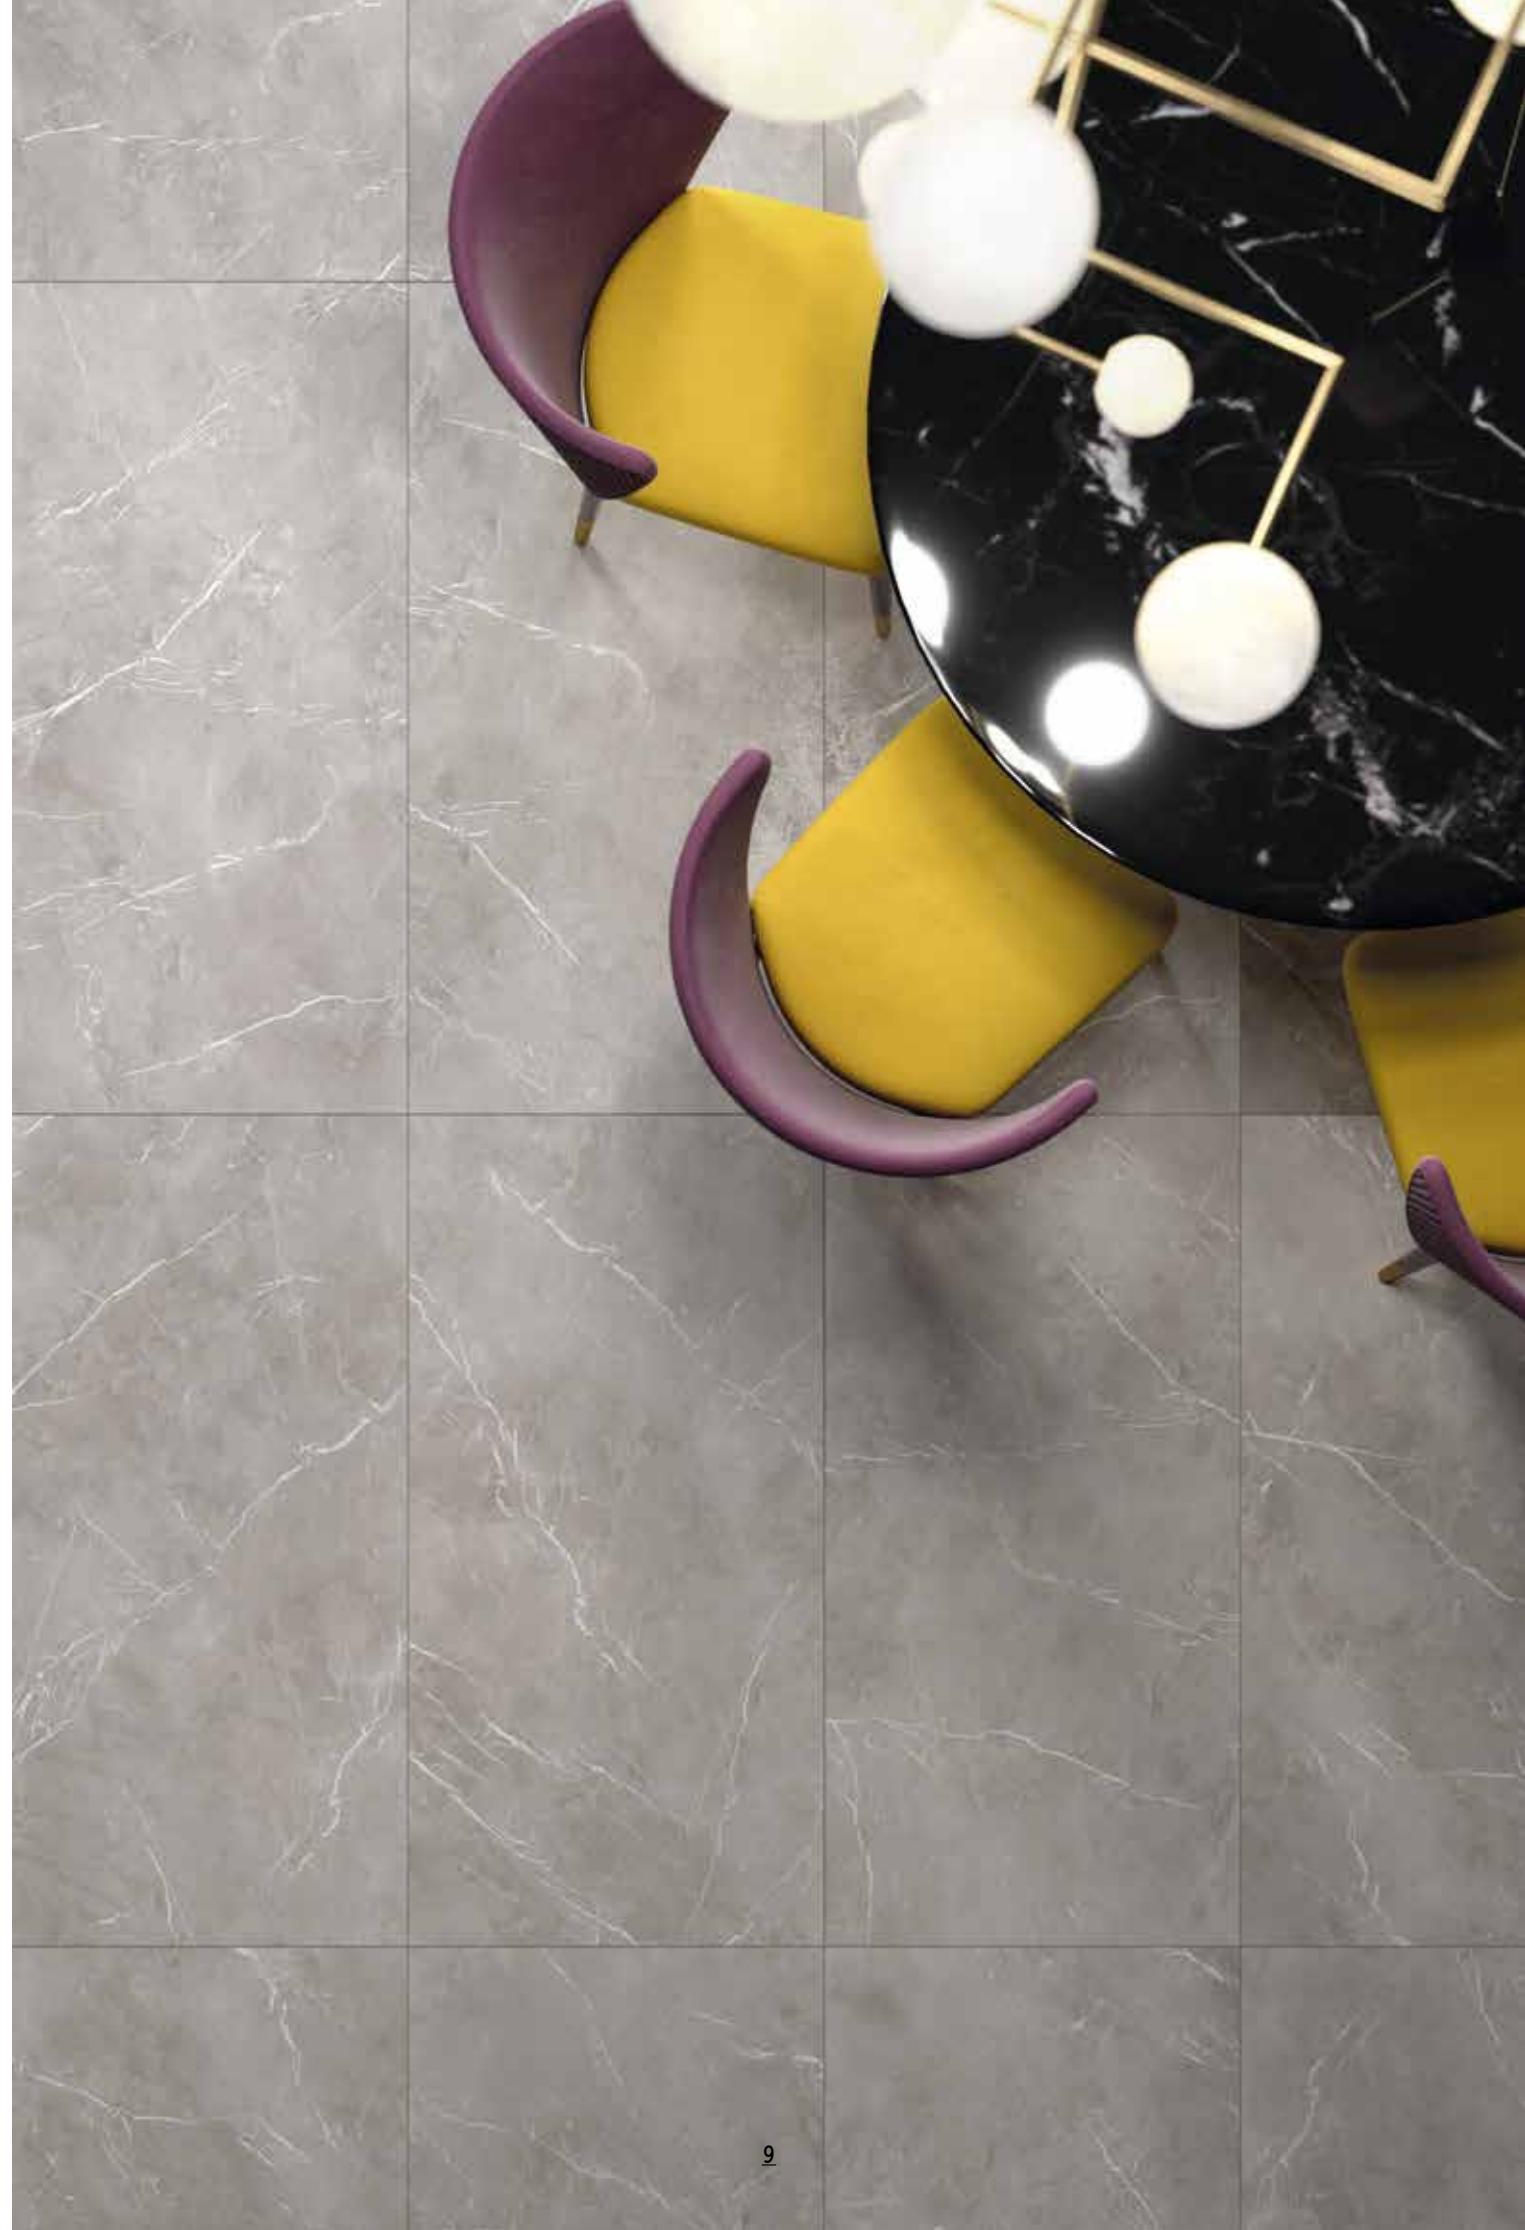

floor: EPOQUE grey 60x120 lapp.