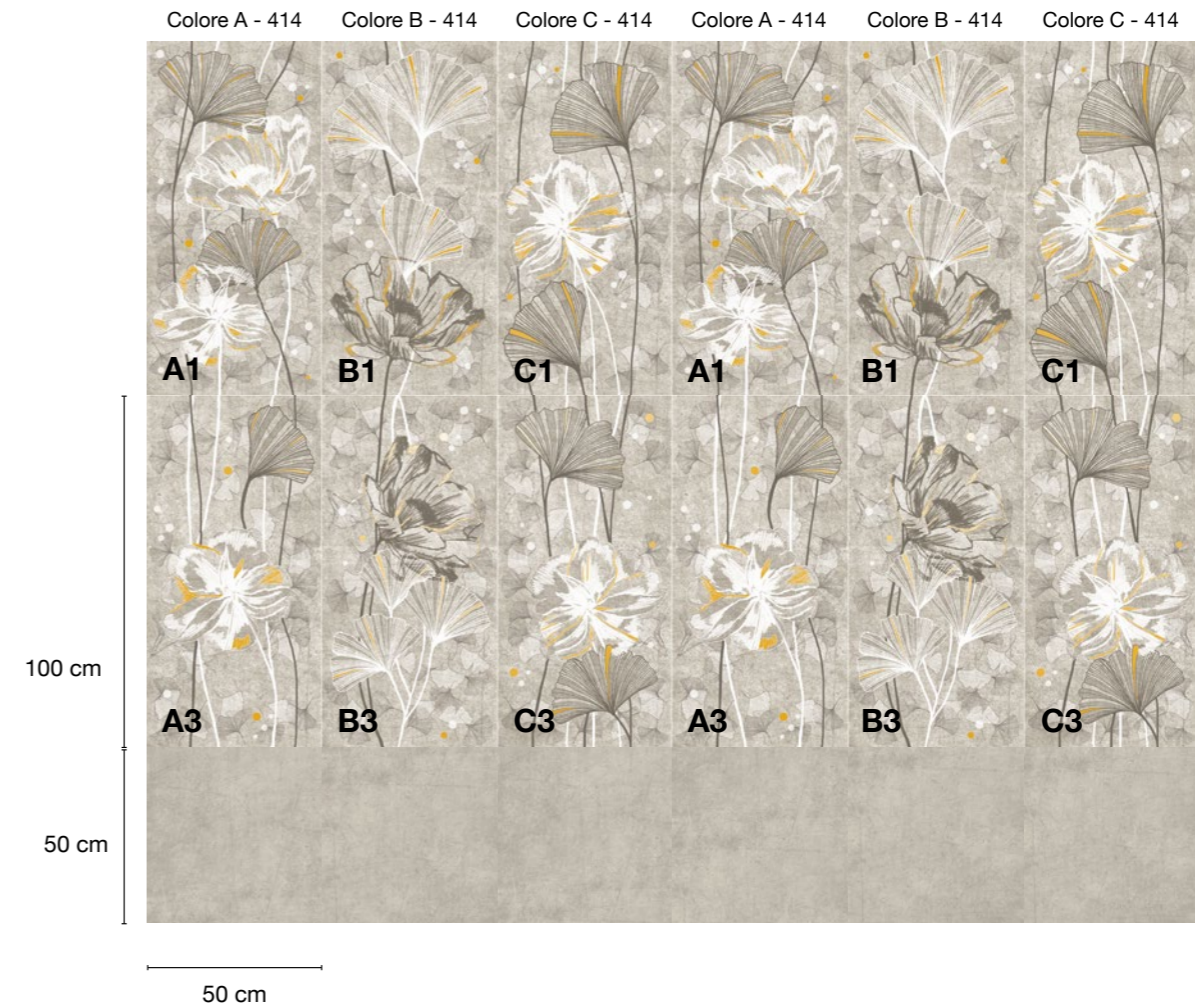

PANNELLO MODULARE GINKO - GINKO MODULAR PANEL

Pannello modulare 50x250 cm - Modular panel 50x250 cm