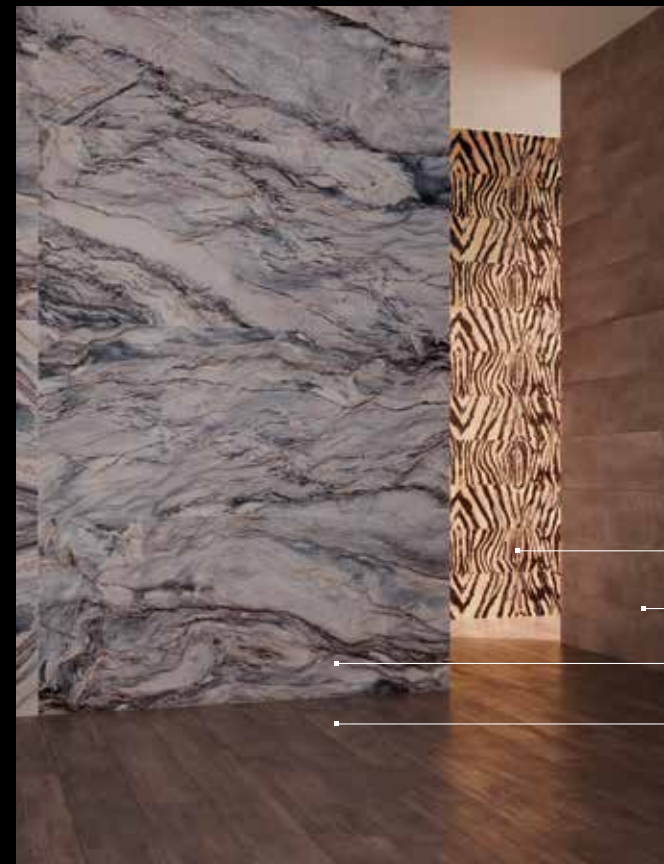

FREEDOM

QUEEN OF FLORIDA

QUEEN OF SICILY

SET#1

TIGER Gold 78,7x178,7 Lx Rt

METAL Brass 29,8x119,2 Nt Rt

CALACATTA Oro 78,7x178,7 Lx Rt

WOOD Dark 26,5x180 Nt Rt