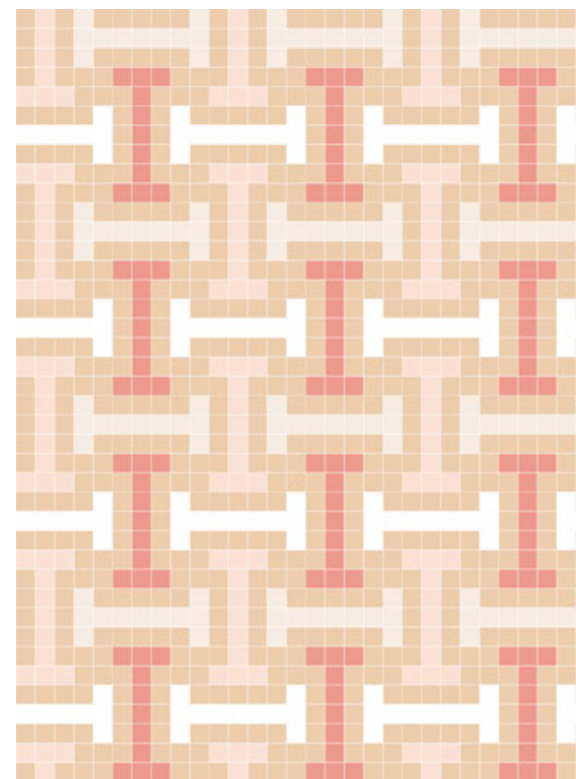

07 Rose_ 08 Strawberry_ 19 Nut_ 20 Almond_ 21 White