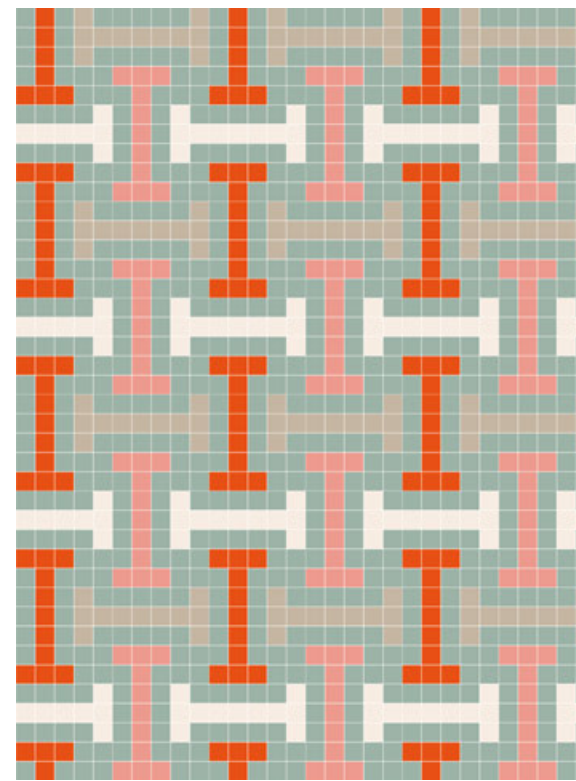

10 Nude_ 20 Almond_ 27 Notte_ 33 Sky_ 41 Mint

17 Vanilla_ 22 Pearl_ 25 Black_ 27 Notte_ 40 Marine

11 Powder_ 13 Tobacco_ 20 Almond_ 21 White_ 27 Notte

[PIXEL41 CONFIGURATOR - CLICK HERE](#)

02 Lobster_ 08 Strawberry_ 20 Almond_ 23 Grey_ 34 Celadon