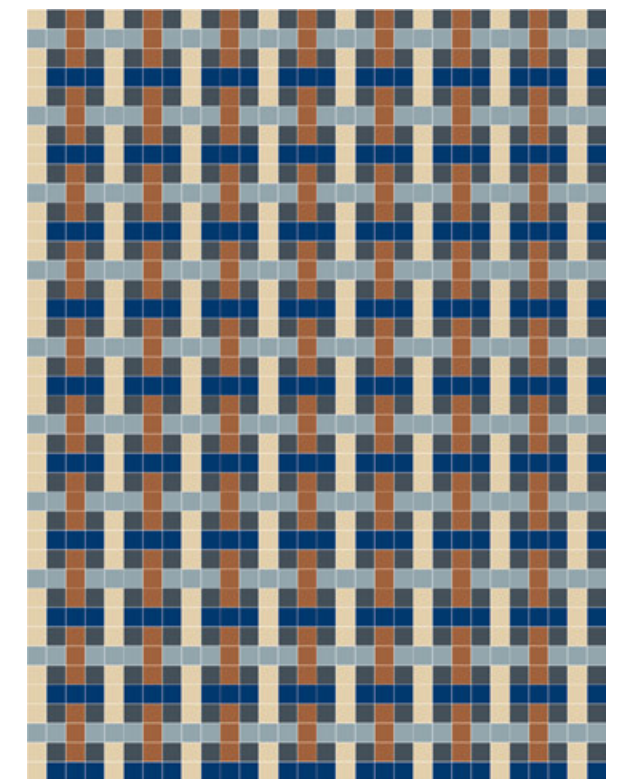

12 Terra_ 18 Sand_ 22 Pearl_ 39 Peacock_ 40 Marine

[PIXEL41 CONFIGURATOR - CLICK HERE](#)

11 Powder_ 12 Terra_ 20 Almond_ 22 Pearl_ 24 Mud

02 Lobster_ 20 Almond_ 21 White_ 22 Pearl_ 32 Cloud

12 Terra_ 16 Lemon_ 21 White_ 28 Ocean_ 34 Celadon