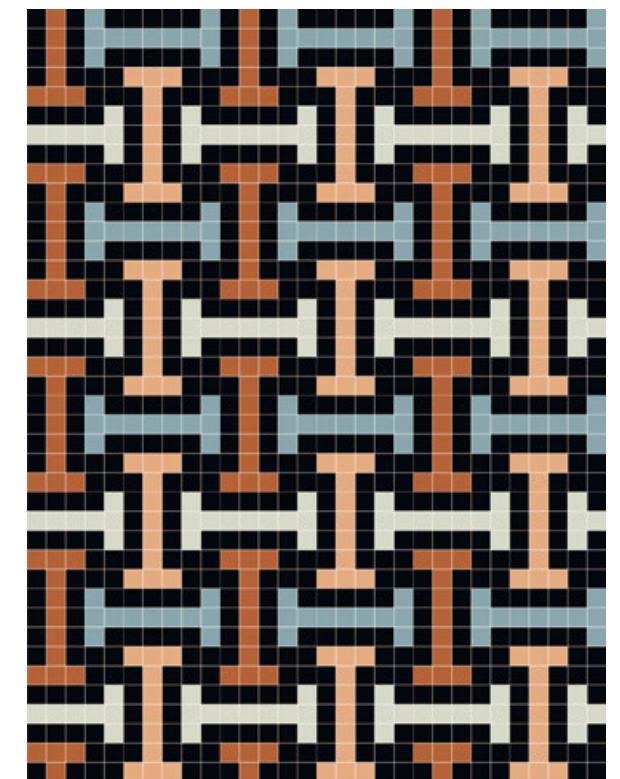

13 Tobacco_ 19 Nut_ 25 Black_ 31 Cerulean_ 36 Salvia