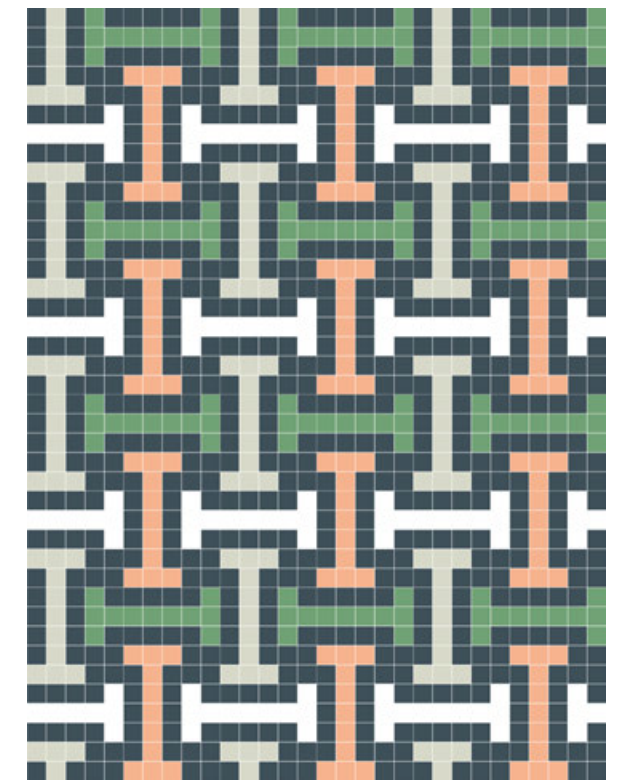

10 Nude_ 20 Almond_ 27 Notte_ 33 Sky_ 41 Mint

17 Vanilla_ 22 Pearl_ 25 Black_ 27 Notte_ 40 Marine

11 Powder_ 13 Tobacco_ 20 Almond_ 21 White_ 27 Notte

[PIXEL41 CONFIGURATOR - CLICK HERE](#)

02 Lobster_ 08 Strawberry_ 20 Almond_ 23 Grey_ 34 Celadon