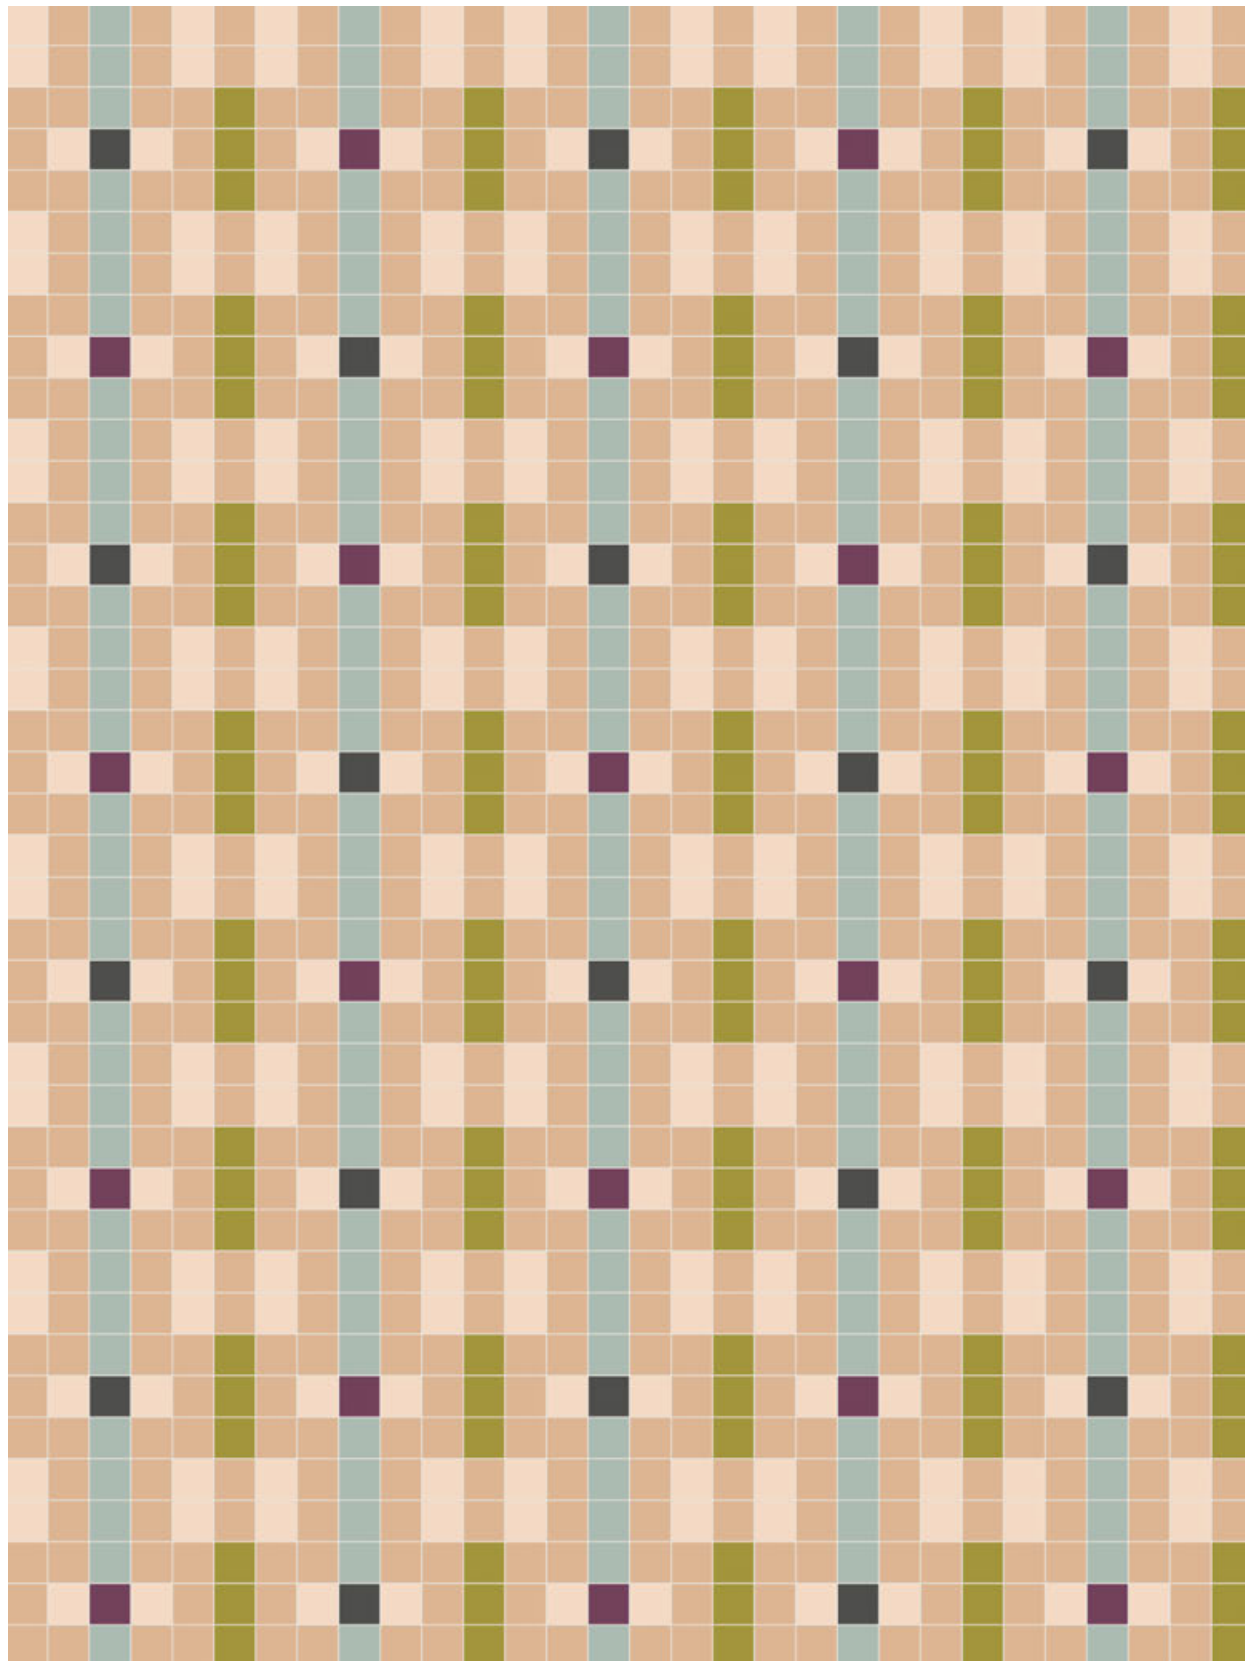

06 Violet_ 11 Powder_ 12 Terra_ 15 Khaki_ 26 Antrax_ 34 Celadon

[PIXEL41 CONFIGURATOR - CLICK HERE](#)