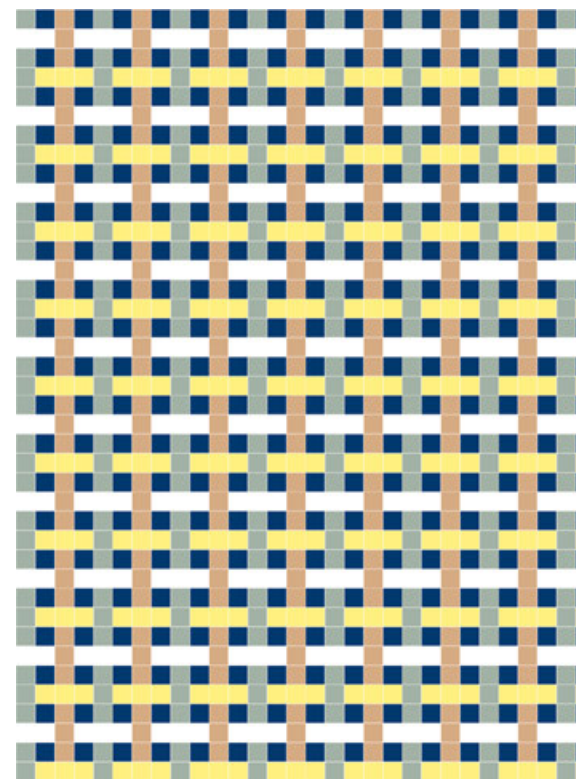

12 Terra_ 18 Sand_ 22 Pearl_ 39 Peacock_ 40 Marine

[PIXEL41 CONFIGURATOR - CLICK HERE](#)

11 Powder_ 12 Terra_ 20 Almond_ 22 Pearl_ 24 Mud

02 Lobster_ 20 Almond_ 21 White_ 22 Pearl_ 32 Cloud

12 Terra_ 16 Lemon_ 21 White_ 28 Ocean_ 34 Celadon