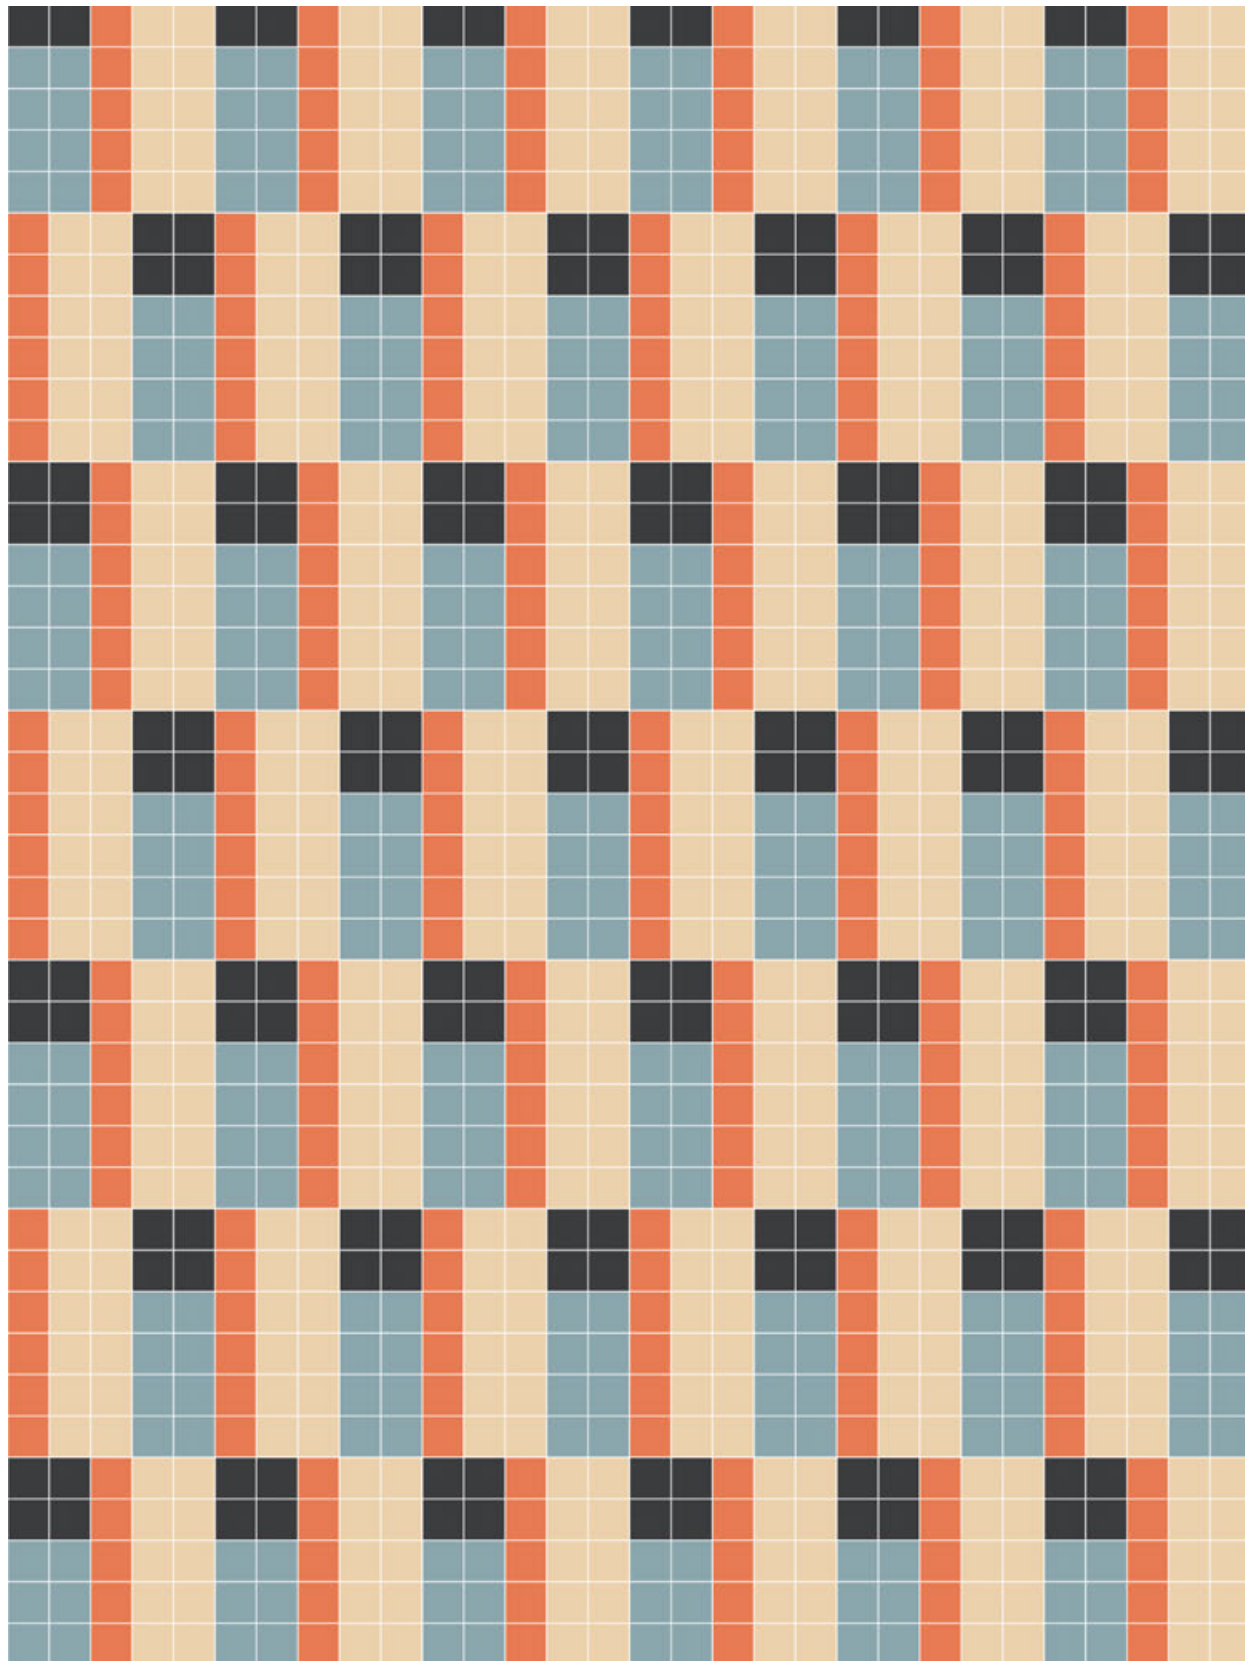

03 Coral_ 18 Sand_ 26 Antrax_ 32 Cloud

[PIXEL41 CONFIGURATOR - CLICK HERE](#)