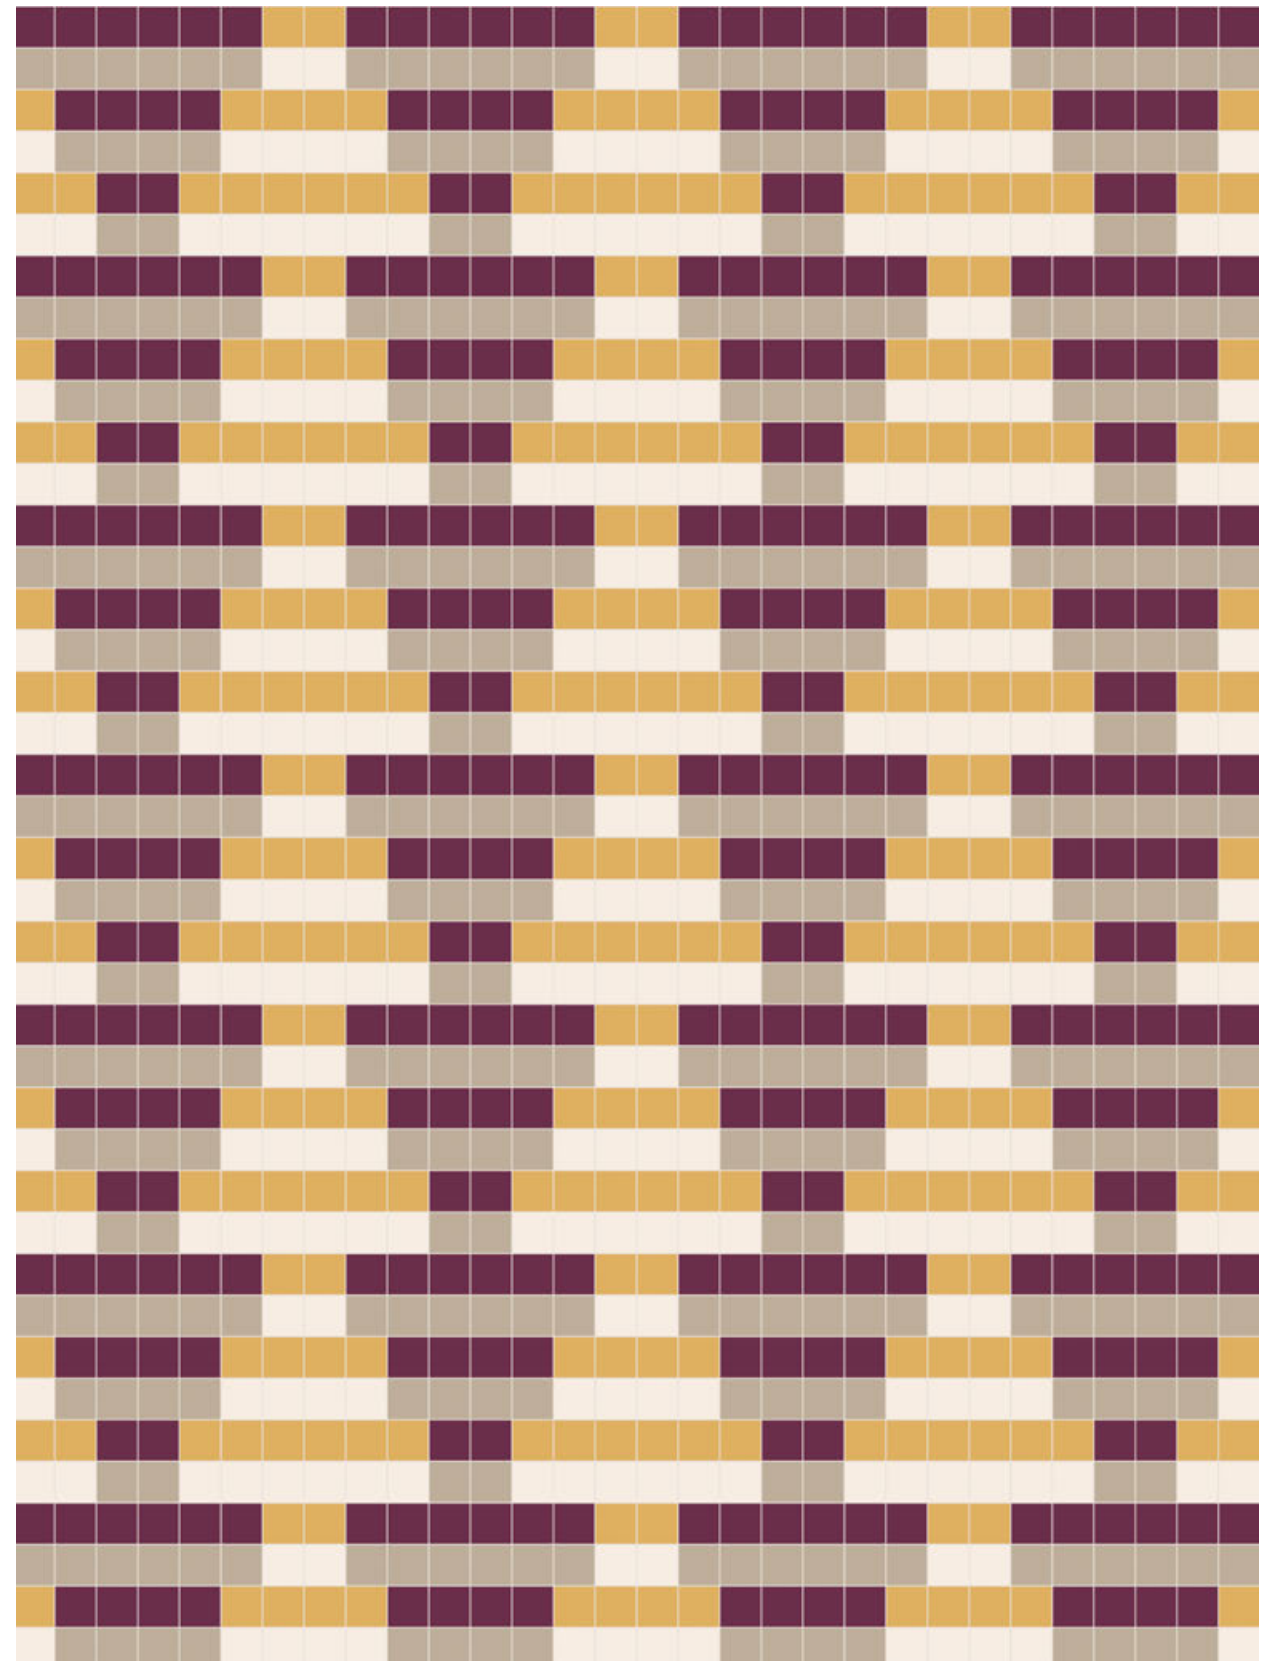

06 Violet_ 14 Curry_ 20 Almond_ 24 Mud

[PIXEL41 CONFIGURATOR - CLICK HERE](#)