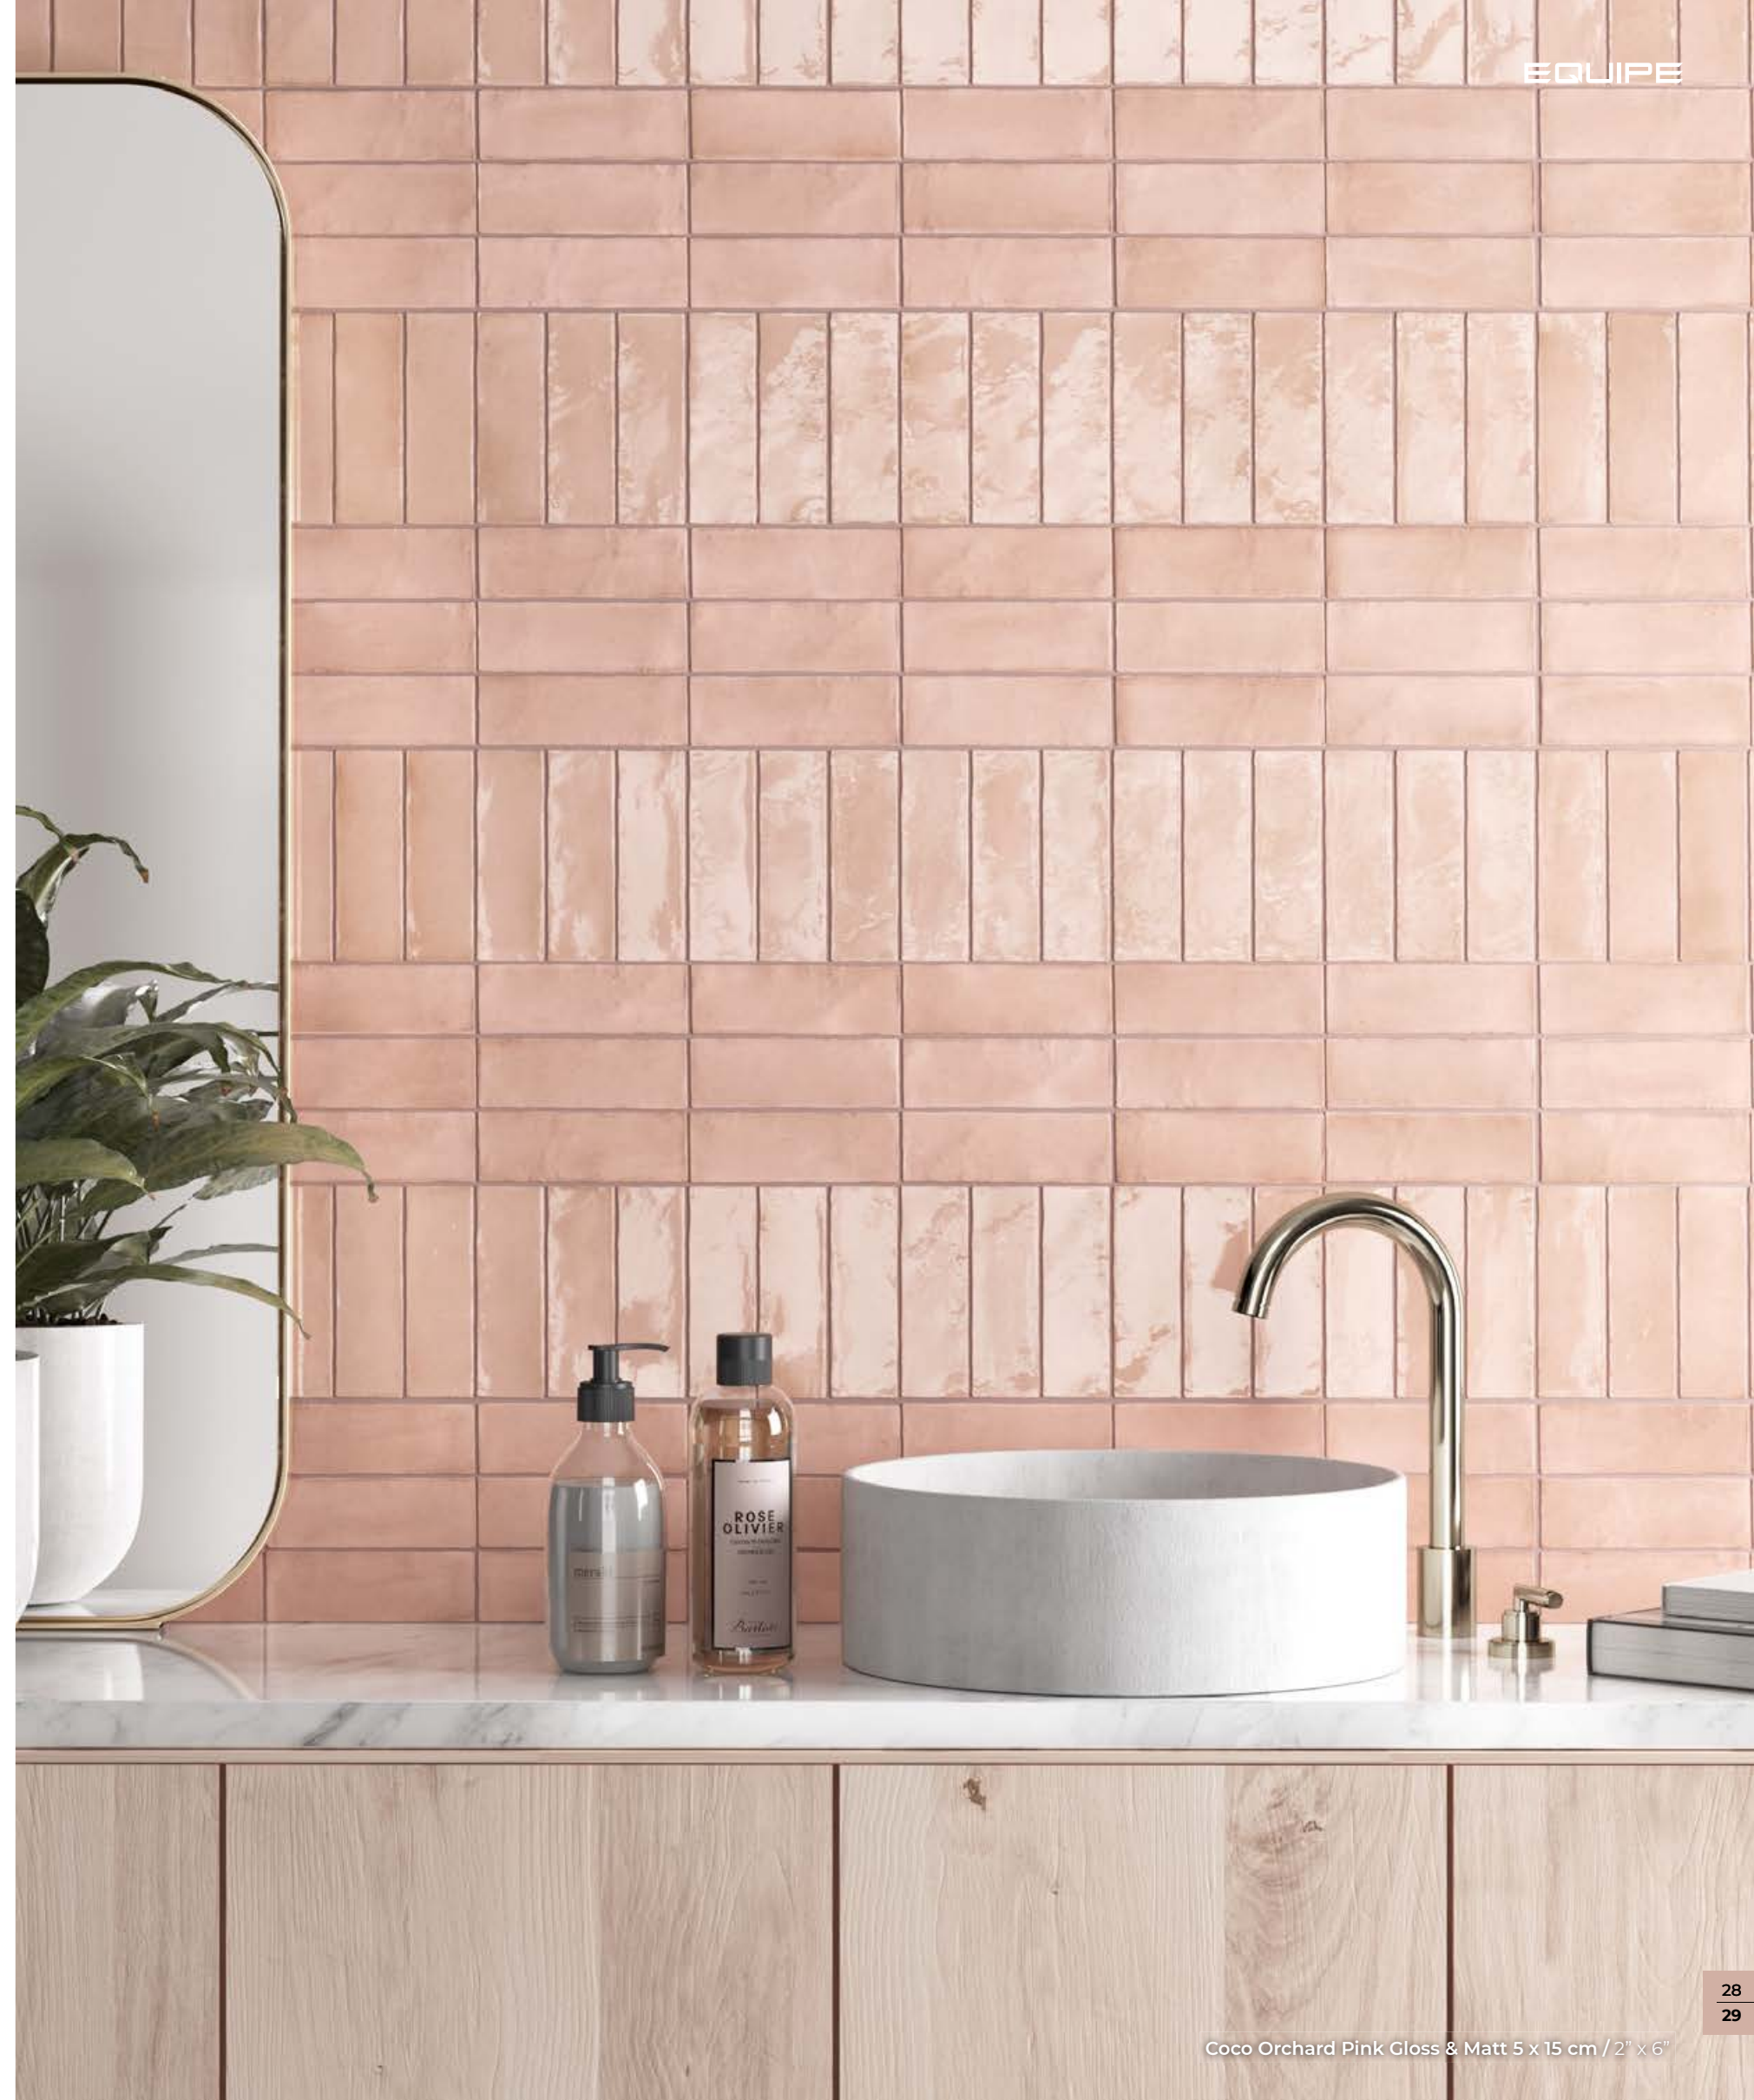

Coco Canvas 5 x 15 cm / 2" x 6"

Coco Blue Night Matt 5 x 15 cm / 2" x 6"

Coco Verd Matt 5 x 15 cm / 2" x 6"

Coco Orchard Pink Gloss & Matt 5 x 15 cm / 2" x 6"

Coco Canvas Matt 5 x 15 cm / 2" x 6"

Coco Blue Night Gloss & Matt 5 x 15 cm / 2" x 6"

Coco Blue Grass Matt 5 x 15 cm / 2" x 6"

Coco White Matt 5 x 15 cm / 2" x 6"

Coco White Gloss&Matt 5 x 15 cm / 2" x 6"

Coco Blue Night, Blue Grass 5 x 15 cm / 2" x 6" Kromatika White 11,6 x 10,1 cm / 4½" x 4"