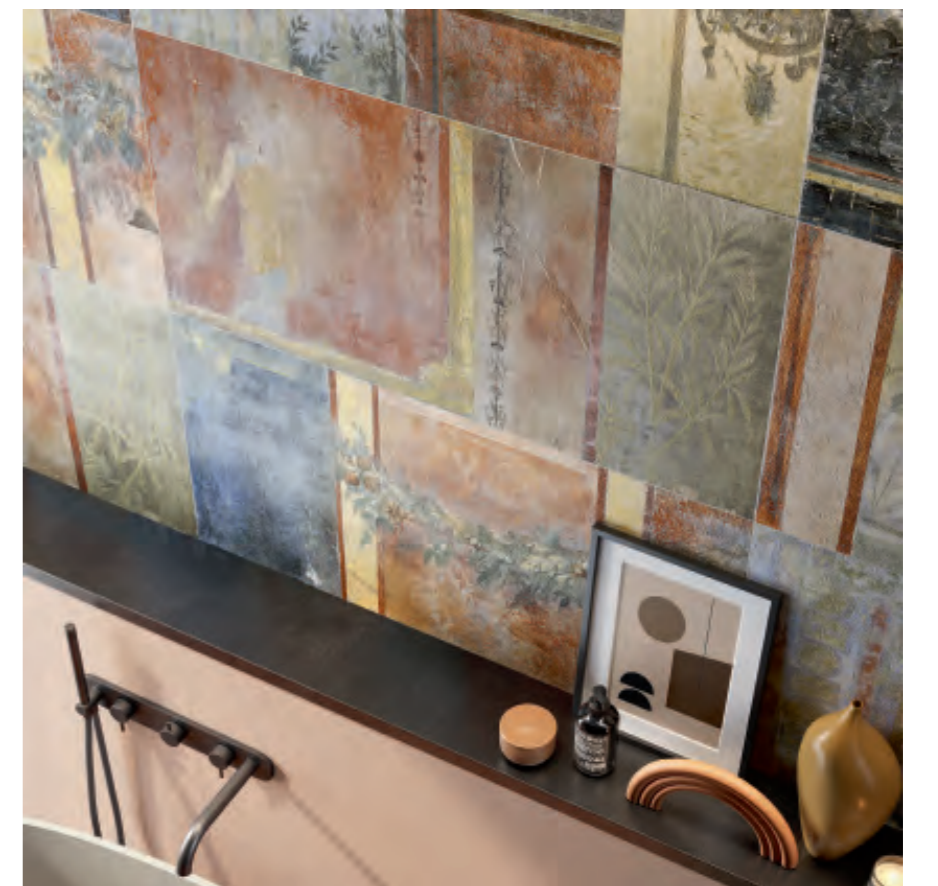

WASH BASIN TOP
GARDENIA SLAB CEPPLO DI GRÈ 162x324