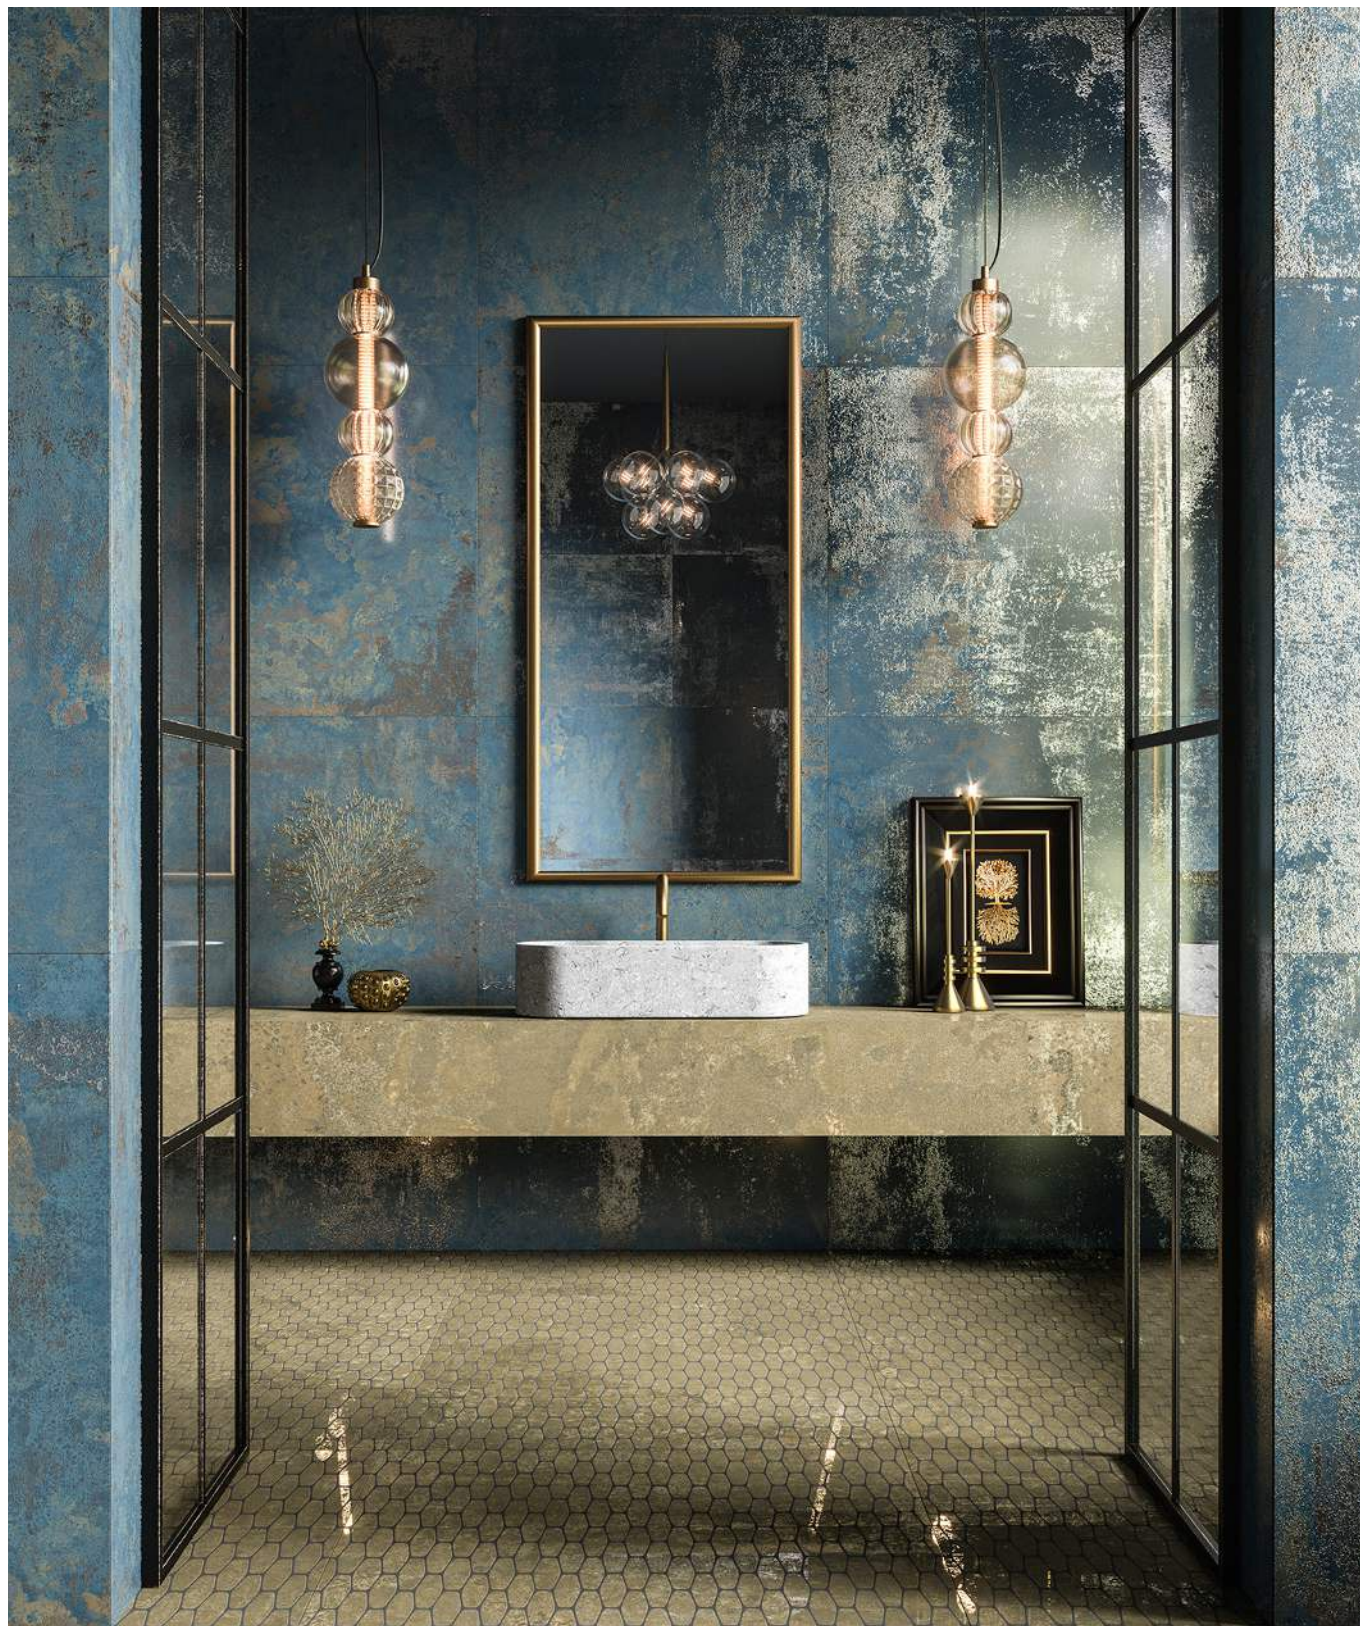

aparici

ILLUSION COLLECTION

PORCELAIN - PORCELÁNICO