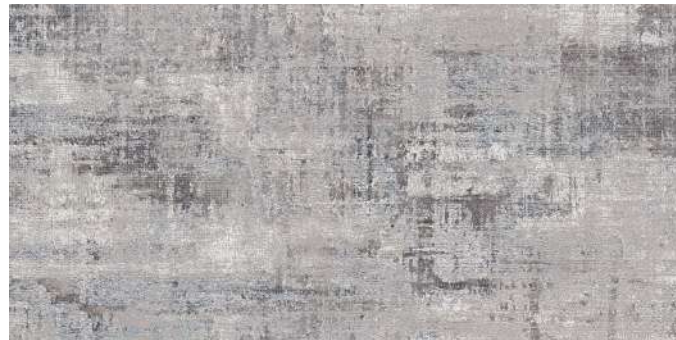

Milano Grey Frame Natural
G-3180 49,75x99,55 cm - 19,59"x39,19"

Milano Grey Natural
49,75x99,55 cm - 19,59"x39,19"