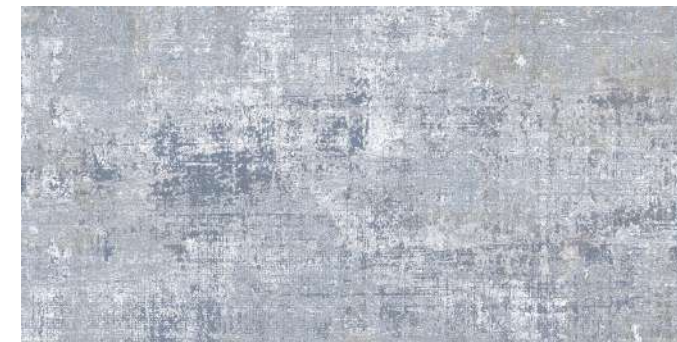

Milano Blue Natural
99,55x99,55 cm - 39,19"x39,19"

Milano Blue Natural
49,75x99,55 cm - 19,59"x39,19"