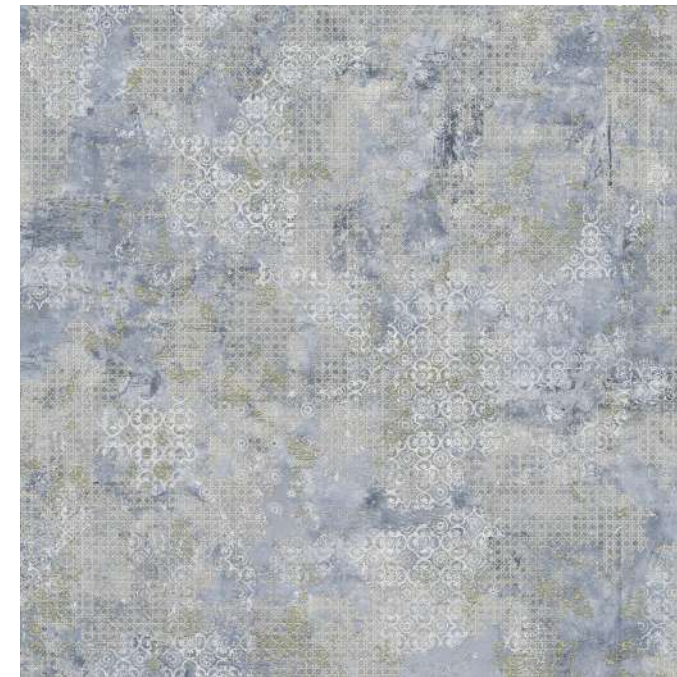

G-3284

Rug Grey Natural
49,75x99,55 cm - 19,59"x39,19"

G-3180

Rug Grey Nat.
Mosaico 5x5
29,75x29,75 cm
11,71"x11,71"

G-3558

Rug Grey Natural
59,55x59,55 cm - 23,45"x23,45"

G-3180

Floor: Rug Grey Natural 99,55x99,55 cm | Floor: Vulcano Blend 49,75x99,55 cm